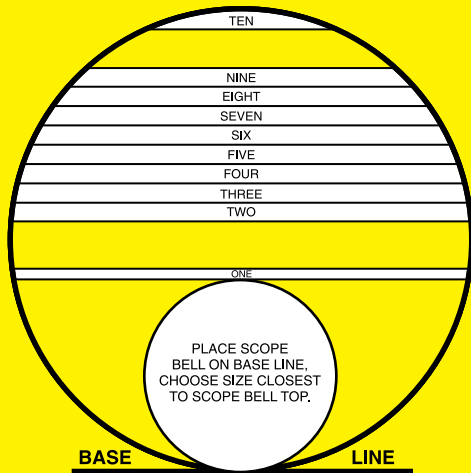

BLIZZARD OBJ & EYE