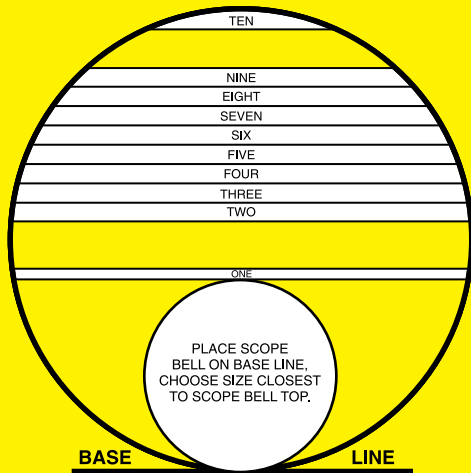

## MULTI-FLEX & FLIP-OPEN EYE

Place one edge of the objective on the base line and read the closest line to the opposite side of the objective. Repeat the operation on the second objective scale and determine which of the lines is closest to the objective edge. Both scales are necessary to determine the best fit.