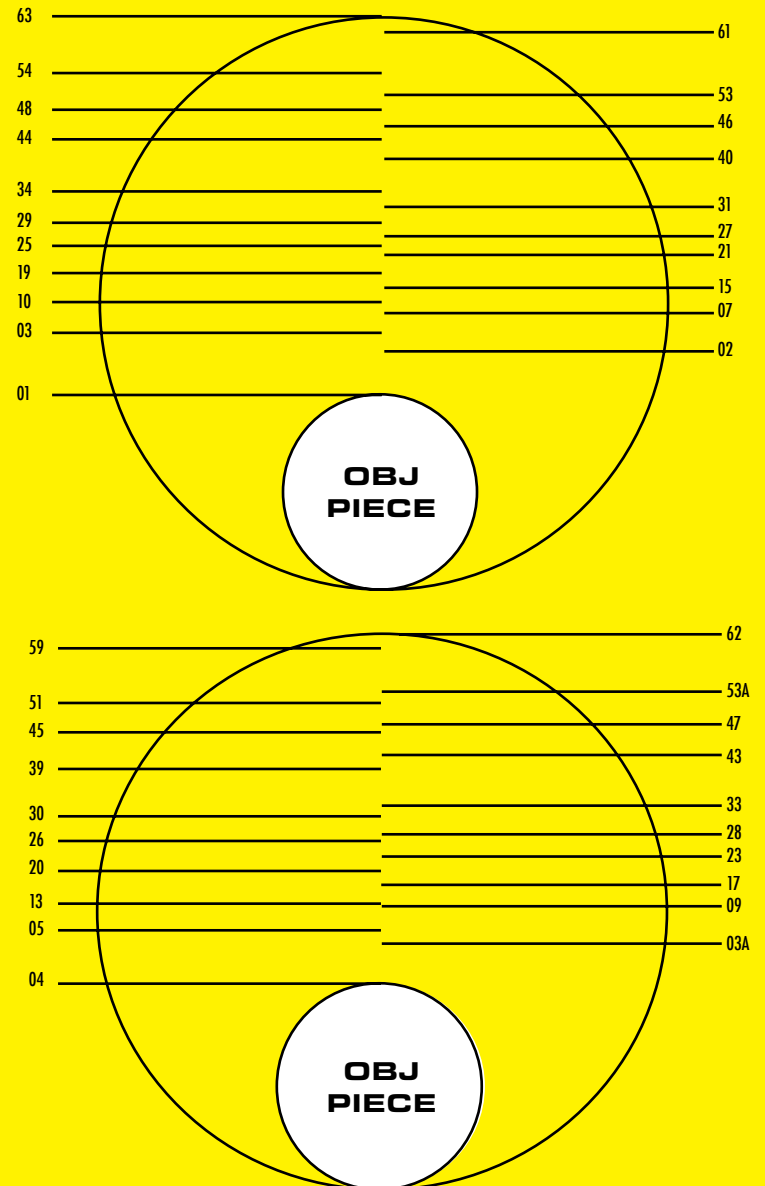

MULTI-FLEX & FLIP-OPEN OBJECTIVE

Place one edge of the objective on the base line and read the closest line to the opposite side of the objective. Repeat the operation on the second objective scale and determine which of the lines is closest to the objective edge. Both scales are necessary to determine the best fit.